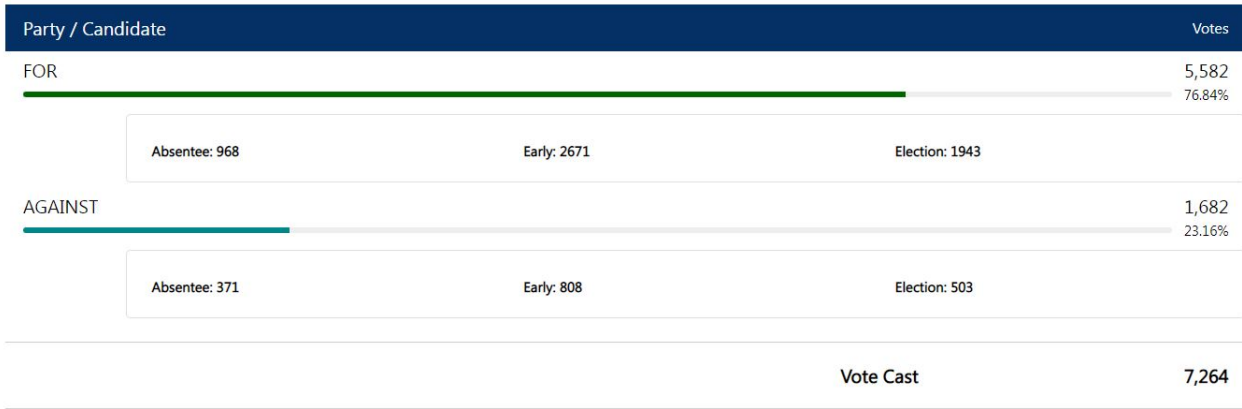

Sabine Neches Waterway – Election Results

1339

Absentee

3479

Early

2446

Election