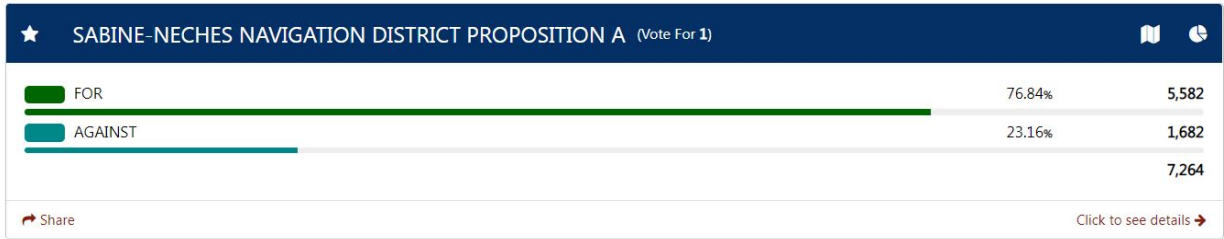

Sabine Neches Waterway – Election Results

1339

Absentee

3479

Early

2446

Election